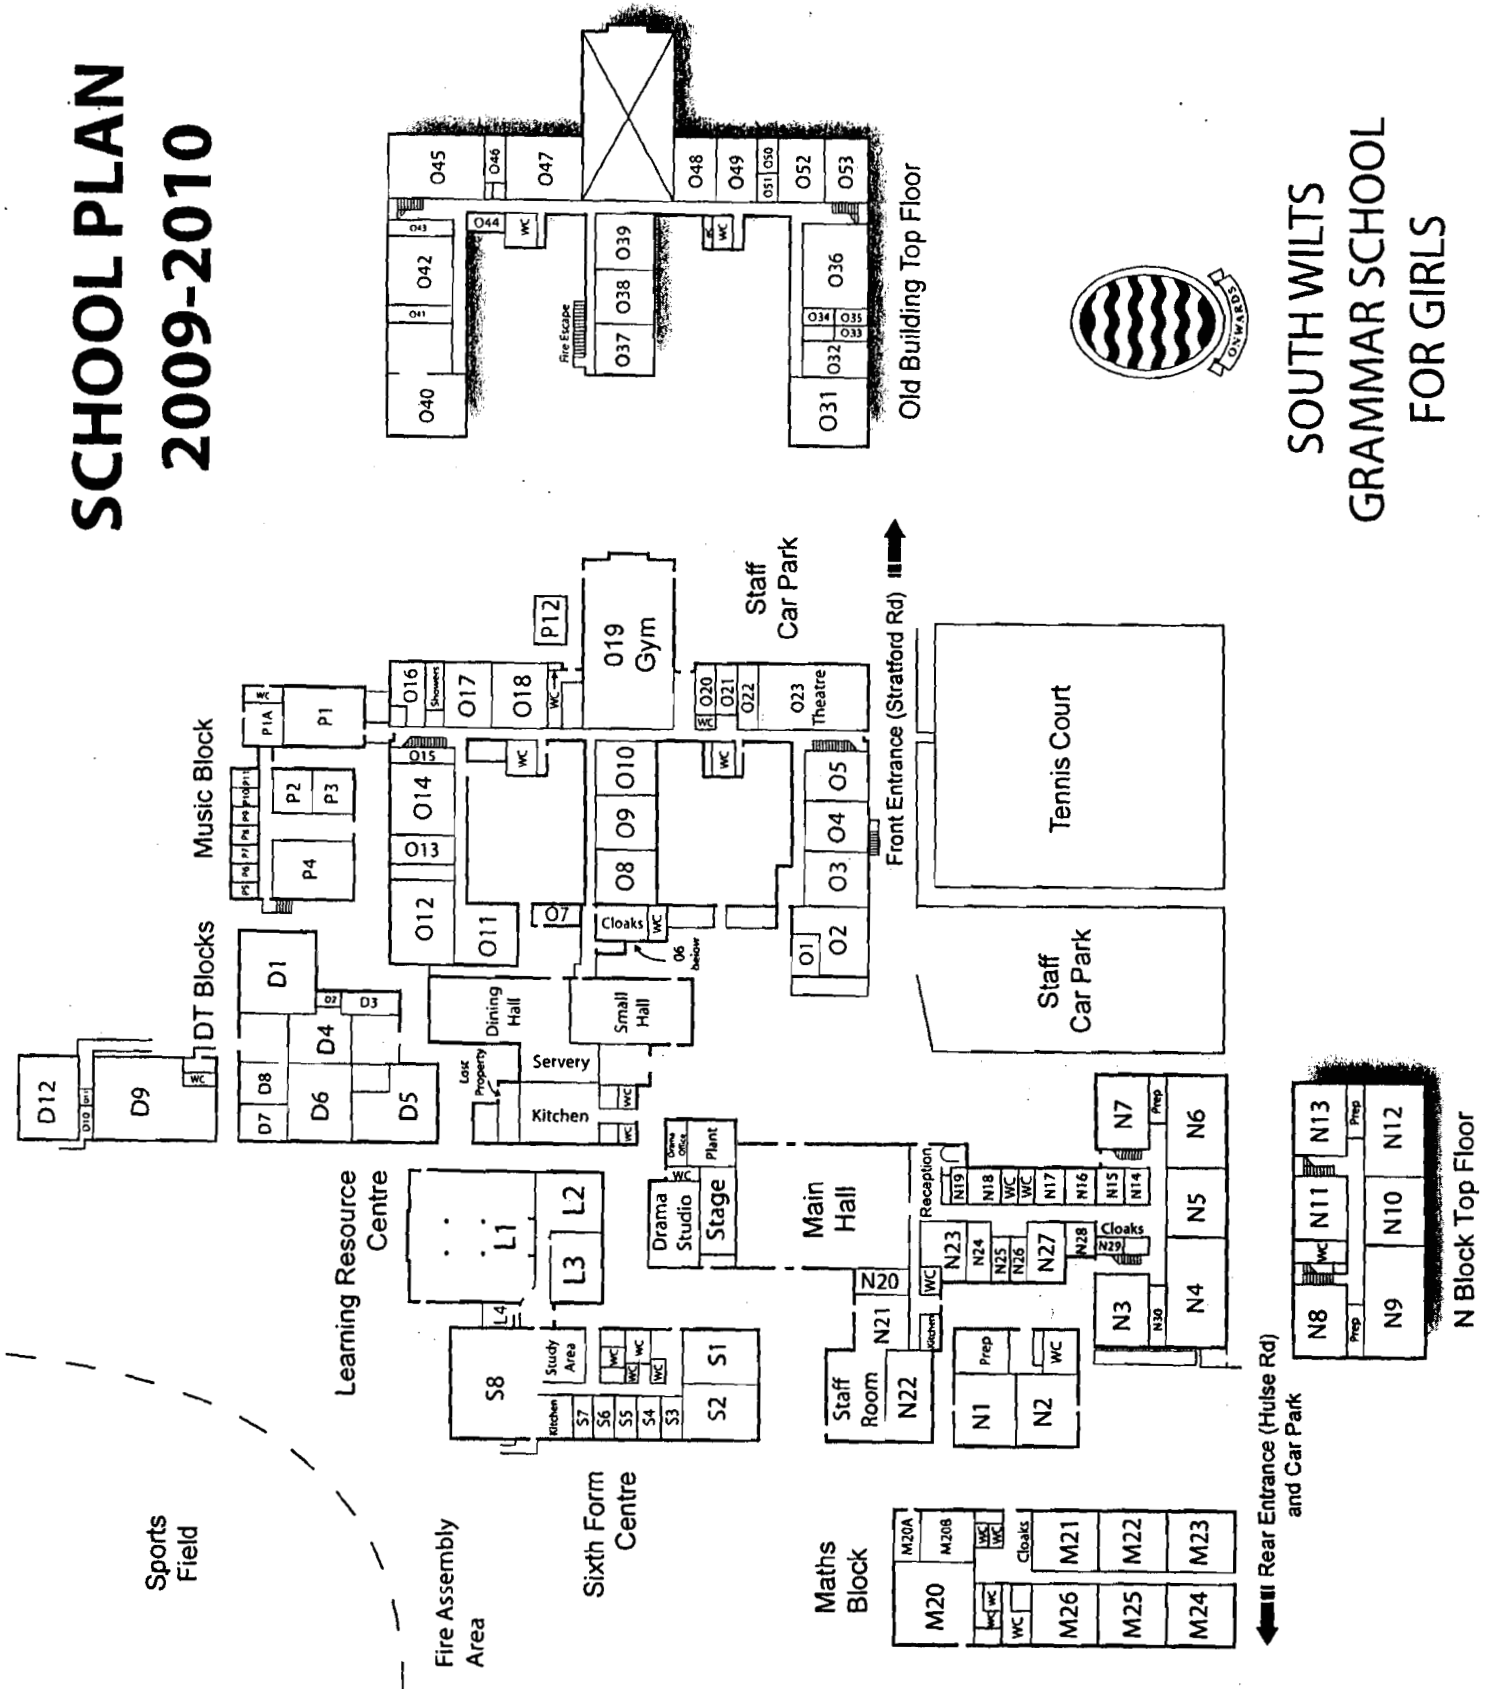

SCHOOL PLAN 2009-2010

SOUTH WILTS
GRAMMAR SCHOOL
FOR GIRLS

OFFICES	
Art	O46
Assistant Heads	N17 & N24
Bursar	N18
Careers	S4
Counsellor	O44
Deputy Head	N25
Deputy Head 6th Form	S6
Design Technology	D10
English	O16
Examinations	N28
Finance	N16
General Office	N23
Geography	N30
Head 6th Form	S7
Head Upper School	L4
Head's PA	N26
Headteacher	N27
History	O21
ICT	O50
Languages	O32
Maintenance	O7
Maths	M20A
Medical	N19
Music	P1A
Network Manager	M20A
PE	O20
PSD	N14
Psychology	S3
Records	N15
Religious Studies	L4
Reprographics	N20
School Nurse	O15
Science	N11
Sports Co-Ordinator	O22
Uniform Shop	O6